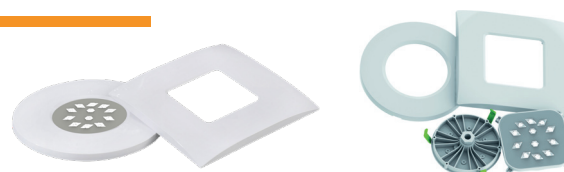

Renovation

to be integrated into an existing recess

LED projector to be built into existing recesses for pool renovation.

- Suitable for all recess types (95% of the market)
- 2 sets of mounting brackets, long and short, to fit into the existing niche.

CODE	TYPE	LUMENS	R.P €EXCL.VAT	
			FOR SET OF 5 OR +	FOR SET OF 1 À 4
65025TW30_WA	E 12 LEDS	1500 lumens	367,80	383,90
65025TW15_WA	G 12 LEDS	1500 lumens	387,60	402,50